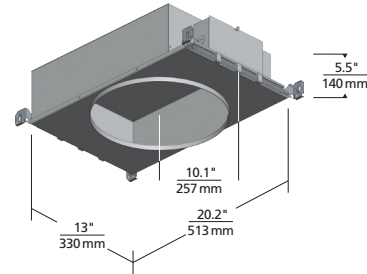

REFLECTIONS

BLOOM FLANGELESS INDIRECT DOWNLIGHT

techlighting.com

Bloom 5"

Bloom 8"

Bloom 12"

Aperture 5"

Aperture 8"