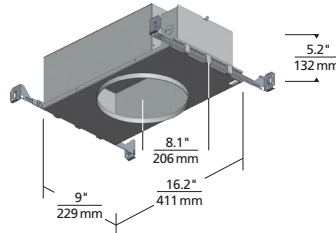

REFLECTIONS

BLOOM FLANGELESS INDIRECT DOWNLIGHT

techlighting.com

Bloom 5"

Bloom 8"

Bloom 12"

Aperture 5"

Aperture 8"