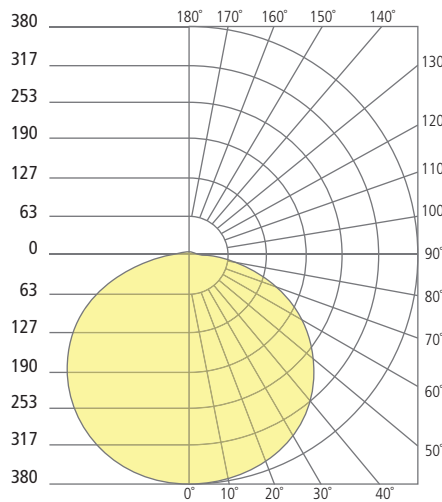

REFLECTIONS

BLOOM FLANGELESS INDIRECT DOWNLIGHT

techlighting.com

Bloom 5"

Bloom 8"

Bloom 12"

Aperture 5"

Aperture 8"

Aperture 12"

PHOTOMETRICS*

*For latest photometrics, please visit www.ELEMENT-Lighting.com

BLOOM FLANGELESS 5"

Total Lumen Output:	684
Total Power:	9
Luminaire Efficacy:	76
Color Temp:	3000K
CRI:	90+

BLOOM FLANGELESS 8"

Total Lumen Output:	1255
Total Power:	15
Luminaire Efficacy:	84
Color Temp:	3000K
CRI:	90+

BLOOM FLANGELESS 12"

Total Lumen Output:	1989
Total Power:	31
Luminaire Efficacy:	64
Color Temp:	3000K
CRI:	90+