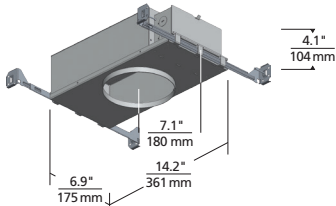

REFLECTIONS

BLOOM FLANGELESS INDIRECT DOWNLIGHT

techlighting.com

Bloom 5"

Bloom 8"

Bloom 12"

Aperture 5"

Aperture 8"