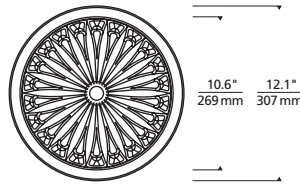

REFLECTIONS

BLOOM FLANGELESS INDIRECT DOWNLIGHT

techlighting.com

Bloom 5"

Bloom 8"

Bloom 12"

Aperture 5"

Aperture 8"