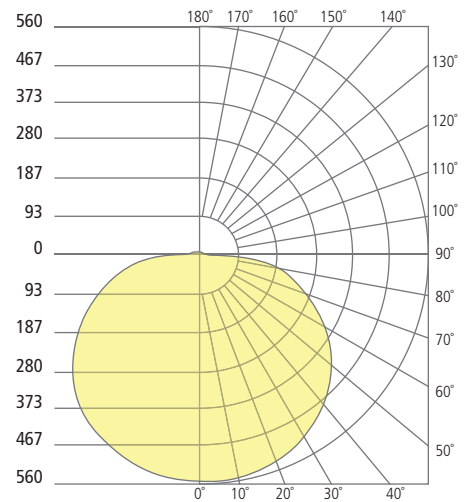

REFLECTIONS

BLOOM FLANGELESS INDIRECT DOWNLIGHT

techlighting.com

Bloom 5"

Bloom 8"

Bloom 12"

Aperture 5"

Aperture 8"

Aperture 12"

PHOTOMETRICS*

*For latest photometrics, please visit www.ELEMENT-Lighting.com

BLOOM FLANGELESS 5"

Total Lumen Output:	684
Total Power:	9
Luminaire Efficacy:	76
Color Temp:	3000K
CRI:	90+

BLOOM FLANGELESS 8"

Total Lumen Output:	1255
Total Power:	15
Luminaire Efficacy:	84
Color Temp:	3000K
CRI:	90+

BLOOM FLANGELESS 12"

Total Lumen Output:	1989
Total Power:	31
Luminaire Efficacy:	64
Color Temp:	3000K
CRI:	90+