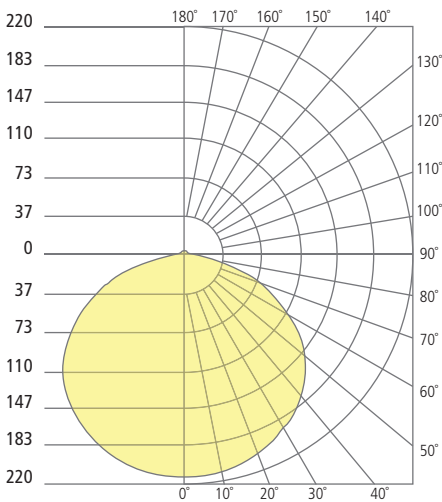

REFLECTIONS

BLOOM FLANGELESS INDIRECT DOWNLIGHT

techlighting.com

Bloom 5"

Bloom 8"

Bloom 12"

Aperture 5"

Aperture 8"

Aperture 12"

PHOTOMETRICS*

*For latest photometrics, please visit www.ELEMENT-Lighting.com

BLOOM FLANGELESS 5"

Total Lumen Output:	684
Total Power:	9
Luminaire Efficacy:	76
Color Temp:	3000K
CRI:	90+

BLOOM FLANGELESS 8"

Total Lumen Output:	1255
Total Power:	15
Luminaire Efficacy:	84
Color Temp:	3000K
CRI:	90+

BLOOM FLANGELESS 12"

Total Lumen Output:	1989
Total Power:	31
Luminaire Efficacy:	64
Color Temp:	3000K
CRI:	90+