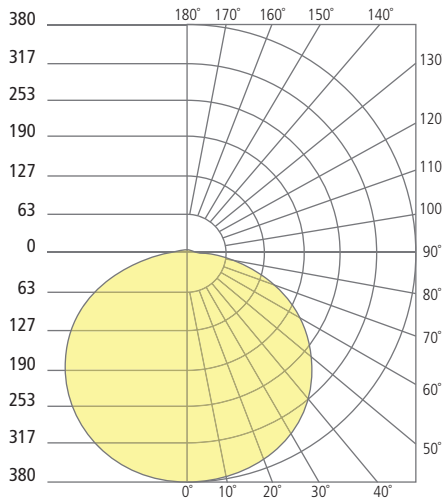

REFLECTIONS

SKYE FLANGED INDIRECT DOWNLIGHT

techlighting.com

PHOTOMETRICS*

*For latest photometrics, please visit www.ELEMENT-Lighting.com

SKYE FLANGED 5"

Total Lumen Output:	684
Total Power:	9
Luminaire Efficacy:	76
Color Temp:	3000K
CRI:	90+

SKYE FLANGED 8"

Total Lumen Output:	1255
Total Power:	15
Luminaire Efficacy:	84
Color Temp:	3000K
CRI:	90+

SKYE FLANGED 12"

Total Lumen Output:	1989
Total Power:	31
Luminaire Efficacy:	64
Color Temp:	3000K
CRI:	90+