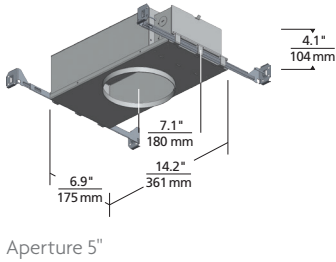

REFLECTIONS

SKYE FLANGED INDIRECT DOWNLIGHT

techlighting.com

PHOTOMETRICS*

*For latest photometrics, please visit www.ELEMENT-Lighting.com

SKYE FLANGED 5"

Total Lumen Output:	684
Total Power:	9
Luminaire Efficacy:	76
Color Temp:	3000K
CRI:	90+

SKYE FLANGED 8"

Total Lumen Output:	1255
Total Power:	15
Luminaire Efficacy:	84
Color Temp:	3000K
CRI:	90+

SKYE FLANGED 12"

Total Lumen Output:	1989
Total Power:	31
Luminaire Efficacy:	64
Color Temp:	3000K
CRI:	90+