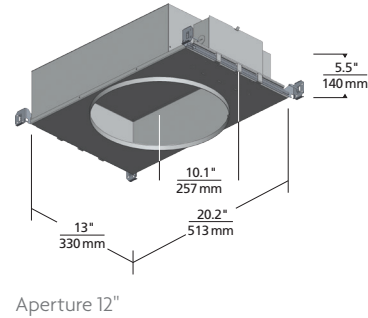

REFLECTIONS

SKYE FLANGED INDIRECT DOWNLIGHT

techlighting.com

PHOTOMETRICS*

*For latest photometrics, please visit www.ELEMENT-Lighting.com

SKYE FLANGED 5"

Total Lumen Output:	684
Total Power:	9
Luminaire Efficacy:	76
Color Temp:	3000K
CRI:	90+

SKYE FLANGED 8"

Total Lumen Output:	1255
Total Power:	15
Luminaire Efficacy:	84
Color Temp:	3000K
CRI:	90+

SKYE FLANGED 12"

Total Lumen Output:	1989
Total Power:	31
Luminaire Efficacy:	64
Color Temp:	3000K
CRI:	90+