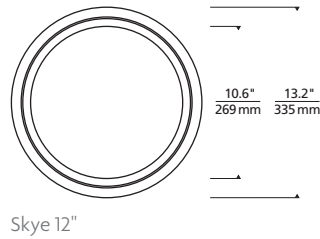

Pristine design and illumination:

- Reduced glare, indirect illumination (dimnable for enhanced mood-setting options)
- Three Aperture Options: 5", 8" and 12"
- Beveled, rounded trim edges smoothly and seamlessly integrate into ceiling

REFLECTIONS

SKYE FLANGED INDIRECT DOWNLIGHT

techlighting.com

PHOTOMETRICS*

*For latest photometrics, please visit www.ELEMENT-Lighting.com

SKYE FLANGED 5"

Total Lumen Output:	684
Total Power:	9
Luminaire Efficacy:	76
Color Temp:	3000K
CRI:	90+