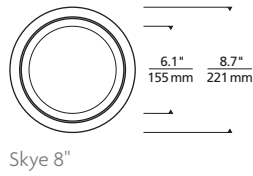

Pristine design and illumination:

- Reduced glare, indirect illumination (dimnable for enhanced mood-setting options)
- Three Aperture Options: 5", 8" and 12"
- Beveled, rounded trim edges smoothly and seamlessly integrate into ceiling

REFLECTIONS

SKYE FLANGED INDIRECT DOWNLIGHT

techlighting.com

PHOTOMETRICS*

*For latest photometrics, please visit www.ELEMENT-Lighting.com

SKYE FLANGED 5"

Total Lumen Output:	684
Total Power:	9
Luminaire Efficacy:	76
Color Temp:	3000K
CRI:	90+