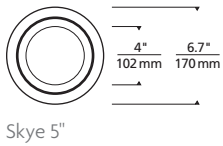

REFLECTIONS

SKYE FLANGED INDIRECT DOWNLIGHT

techlighting.com

PHOTOMETRICS*

*For latest photometrics, please visit www.ELEMENT-Lighting.com

SKYE FLANGED 5"

Total Lumen Output:	684
Total Power:	9
Luminaire Efficacy:	76
Color Temp:	3000K
CRI:	90+