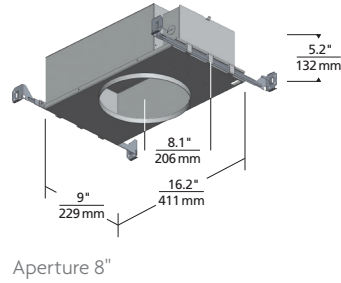

REFLECTIONS

SKYE FLANGED INDIRECT DOWNLIGHT

techlighting.com

PHOTOMETRICS*

*For latest photometrics, please visit www.ELEMENT-Lighting.com

SKYE FLANGED 5"

Total Lumen Output:	684
Total Power:	9
Luminaire Efficacy:	76
Color Temp:	3000K
CRI:	90+

SKYE FLANGED 8"

Total Lumen Output:	1255
Total Power:	15
Luminaire Efficacy:	84
Color Temp:	3000K
CRI:	90+

SKYE FLANGED 12"

Total Lumen Output:	1989
Total Power:	31
Luminaire Efficacy:	64
Color Temp:	3000K
CRI:	90+