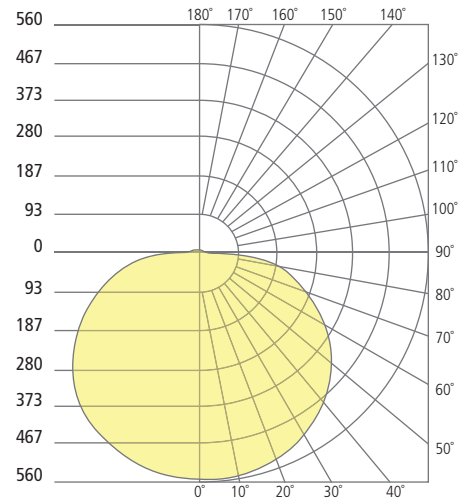

PROJECT INFO

FIXTURE TYPE & QUANTITY

JOB NAME & INFO

NOTES

© 2020 Tech Lighting, L.L.C. All rights reserved. The "Tech Lighting" graphic is a registered trademark. Tech Lighting reserves the right to change specifications for product improvements without notification.

TECH LIGHTING
VISUAL COMFORT & Co.

7400 Linder Avenue, Skokie, Illinois 60077
T 847.410.4400 F 847.410.4500