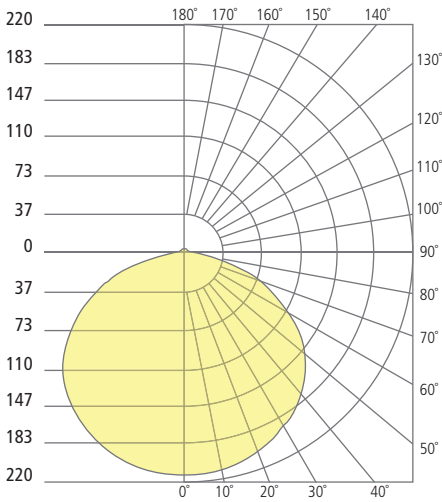

REFLECTIONS

SKYE FLANGED INDIRECT DOWNLIGHT

techlighting.com

PHOTOMETRICS*

*For latest photometrics, please visit www.ELEMENT-Lighting.com

SKYE FLANGED 5"

Total Lumen Output:	684
Total Power:	9
Luminaire Efficacy:	76
Color Temp:	3000K
CRI:	90+

SKYE FLANGED 8"

Total Lumen Output:	1255
Total Power:	15
Luminaire Efficacy:	84
Color Temp:	3000K
CRI:	90+

SKYE FLANGED 12"

Total Lumen Output:	1989
Total Power:	31
Luminaire Efficacy:	64
Color Temp:	3000K
CRI:	90+