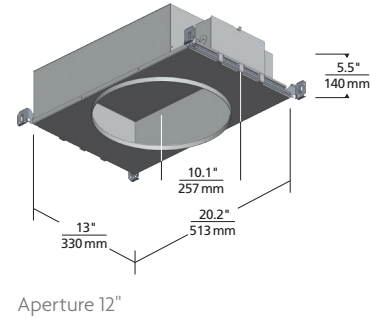

REFLECTIONS

SKYE FLANGELESS INDIRECT DOWNLIGHT

techlighting.com

PHOTOMETRICS*

*For latest photometrics, please visit www.ELEMENT-Lighting.com

SKYE FLANGELESS 5"

Total Lumen Output:	684
Total Power:	9
Luminaire Efficacy:	76
Color Temp:	3000K
CRI:	90+

SKYE FLANGELESS 8"

Total Lumen Output:	1255
Total Power:	15
Luminaire Efficacy:	84
Color Temp:	3000K
CRI:	90+

SKYE FLANGELESS 12"

Total Lumen Output:	1989
Total Power:	30.8
Luminaire Efficacy:	64
Color Temp:	3000K
CRI:	90+