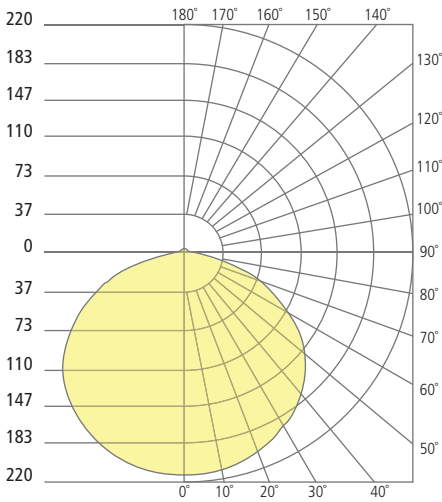

REFLECTIONS

SKYE FLANGELESS INDIRECT DOWNLIGHT

techlighting.com

PHOTOMETRICS*

*For latest photometrics, please visit www.ELEMENT-Lighting.com

SKYE FLANGELESS 5"

Total Lumen Output:	684
Total Power:	9
Luminaire Efficacy:	76
Color Temp:	3000K
CRI:	90+

SKYE FLANGELESS 8"

Total Lumen Output:	1255
Total Power:	15
Luminaire Efficacy:	84
Color Temp:	3000K
CRI:	90+

SKYE FLANGELESS 12"

Total Lumen Output:	1989
Total Power:	30.8
Luminaire Efficacy:	64
Color Temp:	3000K
CRI:	90+