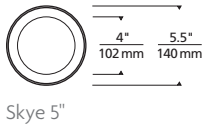

REFLECTIONS

SKYE FLANGELESS INDIRECT DOWNLIGHT

techlighting.com

PHOTOMETRICS*

*For latest photometrics, please visit www.ELEMENT-Lighting.com

SKYE FLANGELESS 5"

Total Lumen Output:	684
Total Power:	9
Luminaire Efficacy:	76
Color Temp:	3000K
CRI:	90+