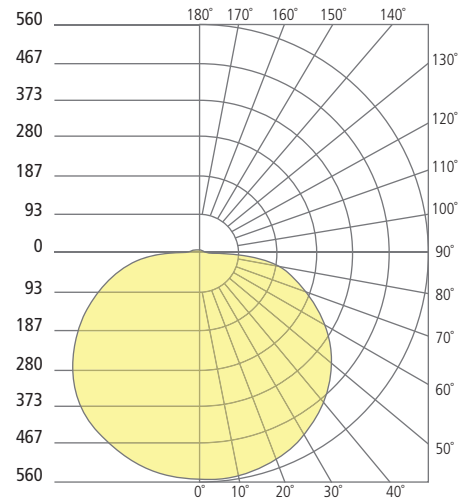

REFLECTIONS

SKYE FLANGELESS INDIRECT DOWNLIGHT

techlighting.com

PHOTOMETRICS*

*For latest photometrics, please visit www.ELEMENT-Lighting.com

SKYE FLANGELESS 5"

Total Lumen Output:	684
Total Power:	9
Luminaire Efficacy:	76
Color Temp:	3000K
CRI:	90+

SKYE FLANGELESS 8"

Total Lumen Output:	1255
Total Power:	15
Luminaire Efficacy:	84
Color Temp:	3000K
CRI:	90+

SKYE FLANGELESS 12"

Total Lumen Output:	1989
Total Power:	30.8
Luminaire Efficacy:	64
Color Temp:	3000K
CRI:	90+