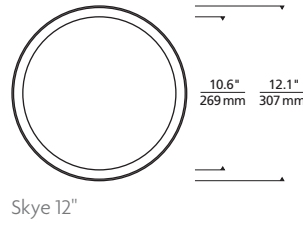

REFLECTIONS

SKYE FLANGELESS INDIRECT DOWNLIGHT

techlighting.com

PHOTOMETRICS*

*For latest photometrics, please visit www.ELEMENT-Lighting.com

SKYE FLANGELESS 5"

Total Lumen Output:	684
Total Power:	9
Luminaire Efficacy:	76
Color Temp:	3000K
CRI:	90+