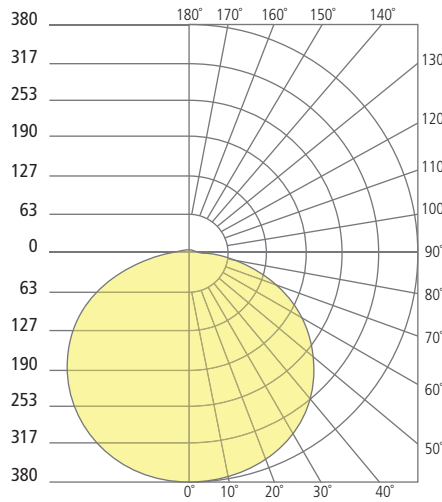

REFLECTIONS

SKYE FLANGELESS INDIRECT DOWNLIGHT

techlighting.com

PHOTOMETRICS*

*For latest photometrics, please visit www.ELEMENT-Lighting.com

SKYE FLANGELESS 5"

Total Lumen Output:	684
Total Power:	9
Luminaire Efficacy:	76
Color Temp:	3000K
CRI:	90+

SKYE FLANGELESS 8"

Total Lumen Output:	1255
Total Power:	15
Luminaire Efficacy:	84
Color Temp:	3000K
CRI:	90+

SKYE FLANGELESS 12"

Total Lumen Output:	1989
Total Power:	30.8
Luminaire Efficacy:	64
Color Temp:	3000K
CRI:	90+