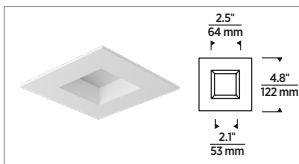

VERSE™ 3" LED

REMODEL FIXED AND WALL WASH DOWNLIGHTS

ORDERING INFORMATION

HOUSING

ITEM NUMBER	DESCRIPTION
V3RR27	VERSE 3" REMODEL HOUSING | 2700K
V3RR30	VERSE 3" REMODEL HOUSING | 3000K

Trims are required and must be ordered separately.
All housings are IC-rated, airtight and wet-rated.
All modules are 120V.

TRIM

ITEM NUMBER	DESCRIPTION
V3RDWH	VERSE 3" | ROUND | FIXED
V3RWWH	VERSE 3" | ROUND | WALL WASH
V3SDWH	VERSE 3" | SQUARE | FIXED
V3SWWH	VERSE 3" | SQUARE | WALL WASH

All trims are flanged white.

TRIMS

FIXED

SQUARE FLANGED