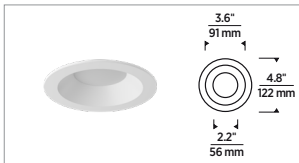

ROUND FLANGED