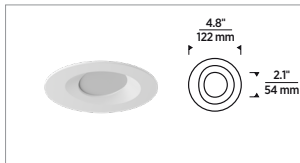

ROUND FLANGED