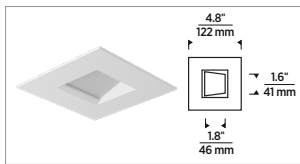

WALL WASH

SQUARE FLANGED