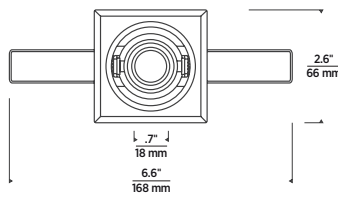

ADJUSTABLE SQUARE

120 VOLT