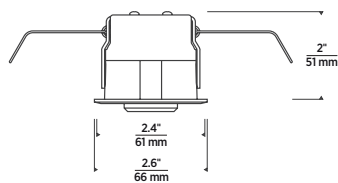

120 VOLT

ADJUSTABLE ROUND