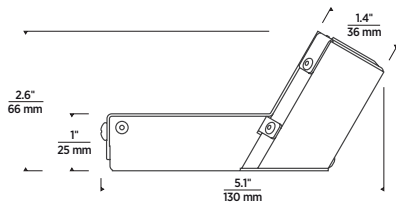

ADJUSTABLE SQUARE

JUNCTION BOX

120 VOLT ONLY (INCLUDED)

ENTRA™ 2" NICHE

LED ADJUSTABLE DOWNLIGHT

PHOTOMETRICS

Description: ENTRA LED Niche Lights
 30° Beam, 0° Tilt, 3000K

Model: ENTRA LED Niche