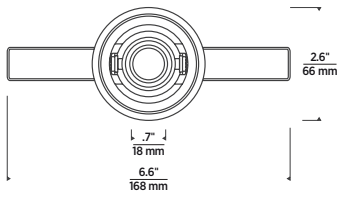

120 VOLT

ADJUSTABLE ROUND