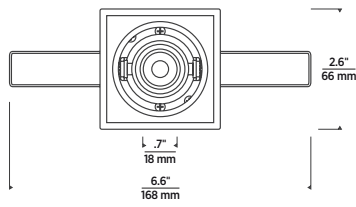

ADJUSTABLE SQUARE

ENTRA™ 2" NICHE

LED ADJUSTABLE DOWNLIGHT

HOUSING

12 VOLT