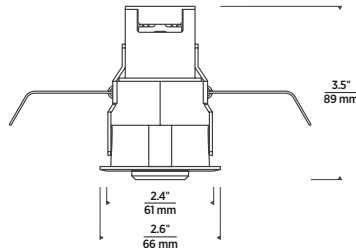

ENTRA™ 2" NICHE

LED ADJUSTABLE DOWNLIGHT

HOUSING

12 VOLT

ADJUSTABLE ROUND