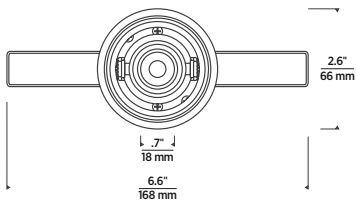

ENTRA™ 2" NICHE

LED ADJUSTABLE DOWNLIGHT

HOUSING

12 VOLT

ADJUSTABLE ROUND