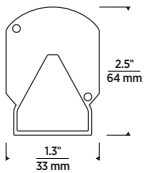

ENTRA™ 2" NICHE

LED ADJUSTABLE DOWNLIGHT

ORDERING GRIDS

HOUSING

PRODUCT	LAMP	CRI	TEMPERATURE	BEAM	FUNCTION	HOUSING RATING	VOLTAGE	FINISH
ENN2R ENTRA NICHE 2" ROUND	-LO LED	9 90 CRI	27 2700K	A 30°, 60°²	A ADJUSTABLE	I IC AIRTIGHT	12 12V³	W WHITE
ENN2S ENTRA NICHE 2" SQUARE¹			30 3000K				120 120V	Z ANTIQUE BRONZE
			35 3500K					
	-LO	9		A	A	I		

¹ENN2S - Square is being discontinued, so we have limited inventory on certain items. We are motivated to work inventory down, so please contact us for best pricing.

²A -ENTRA LED Niche light ships with 30° optic installed. Includes 60° optic as well.

³12 - ENTRA 12V LED Niche lights perform best with electronic transformers and ELV dimmers. Please order the Entra Remote Transformer to pair with your 12V Niche light system.

TRANSFORMERS¹ (ORDERED SEPARATELY)

PRODUCT	DIMMING
700AT060EL ELECTRONIC, 60W, 120V	ELV
700AT060EL	

Do not load transformer above 70% of rated load due to in-rush current.

¹Consult spec sheets for dimensions.

CONNECTOR CAP

PRODUCT
ENNCONCP MC CONNECTOR CAP¹
ENNCONCP

¹Access above ceiling is required to use connector cap.

ACCESSORY

CONNECTOR CAP (ENNCONCP)

INSTALL PRIOR TO CEILING

Use in lieu of existing cap on top of ENTRA Niche lights for Romex and MC connectors. Access above ceiling is required to use connector cap.