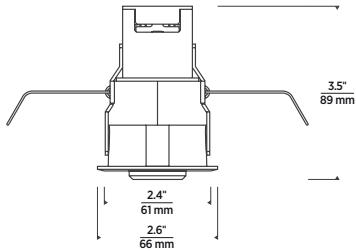

ENTRA™ 2" NICHE

LED ADJUSTABLE DOWNLIGHT

HOUSING

12 VOLT

ADJUSTABLE ROUND