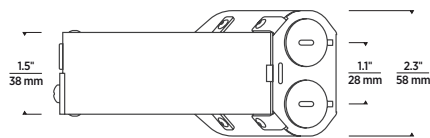

ADJUSTABLE SQUARE

JUNCTION BOX

120 VOLT ONLY (INCLUDED)

ENTRA™ 2" NICHE

LED ADJUSTABLE DOWNLIGHT

PHOTOMETRICS

Description: ENTRA LED Niche Lights
 30° Beam, 0° Tilt, 3000K

Model: ENTRA LED Niche