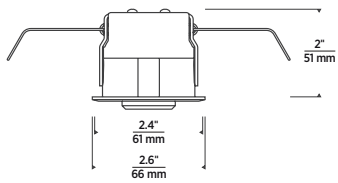

120 VOLT

ADJUSTABLE ROUND